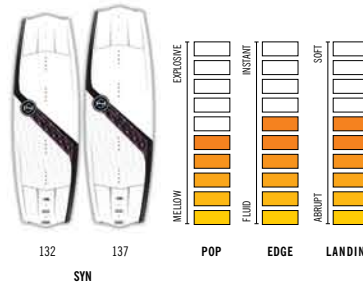

VARGAS SERIES