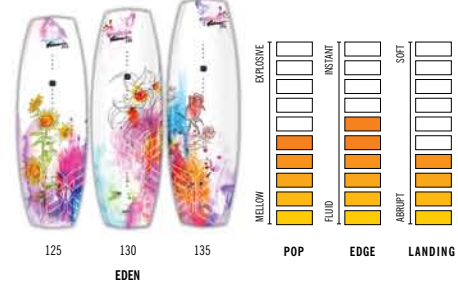

VARGAS SERIES