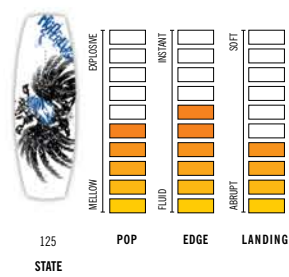

# HYPERLITE '08 BOARD SELECTION

TEAM SERIES

LEGION SERIES

VARGAS SERIES

KIDS UNITE SERIES

WAKESKATES

WAKE SURFBOARDS

## THE RIDE

**POP**  
The speed of a board up the wake and the recoil qualities leaving the transition

MELLOW: A faster, more controlled ride  
EXPLOSIVE: An abrupt snap for higher air from this advanced distinct bend

**EDGE**  
The characteristics of the set of a turn, hold of the rail and angle of the board

FLUID: A freeride feel with relaxed, smooth turns  
INSTANT: A ride that reacts as quickly as you can control it