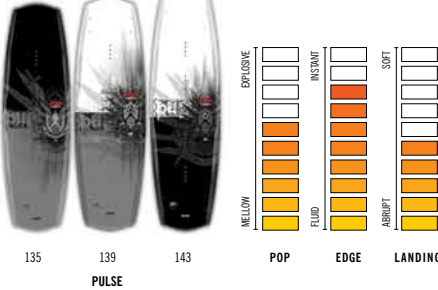

HYPERLITE '08 BOARD SELECTION

TEAM SERIES