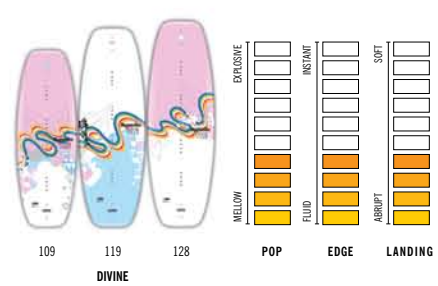

VARGAS SERIES