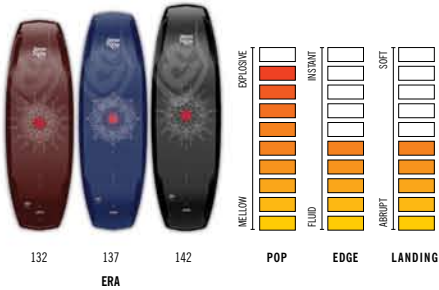

HYPERLITE '08 BOARD SELECTION

TEAM SERIES