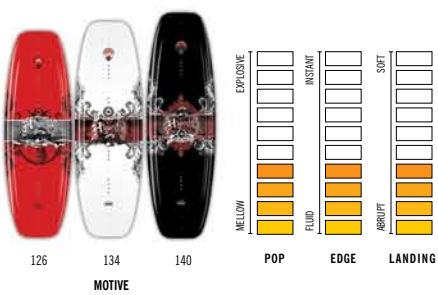

LEGION SERIES