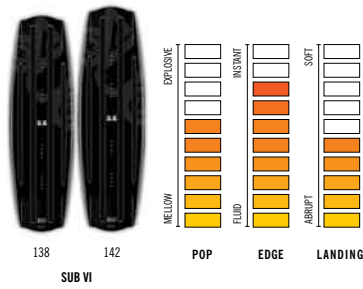

D.I.N.E. SERIES