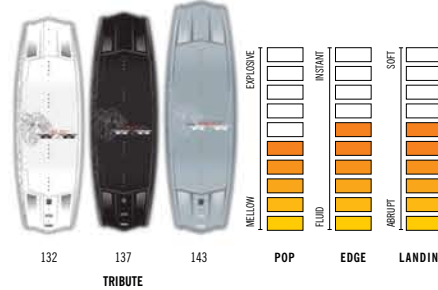

HYPERLITE '08 BOARD SELECTION

TEAM SERIES