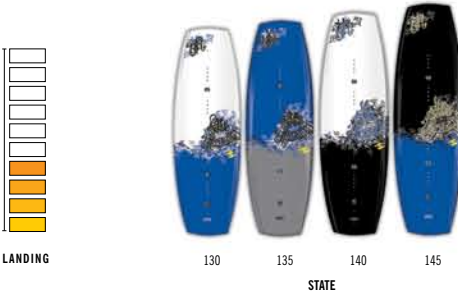

LEGION SERIES