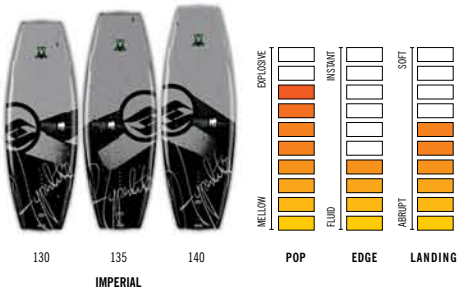

HYPERLITE '08 BOARD SELECTION

TEAM SERIES