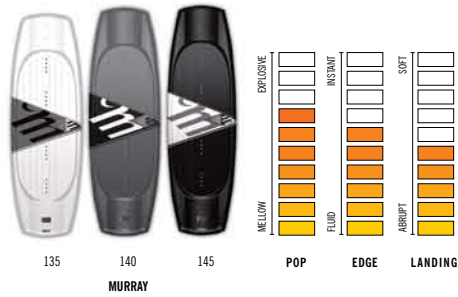

D.I.N.E. SERIES