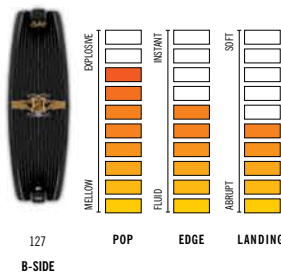

KIDS UNITE SERIES