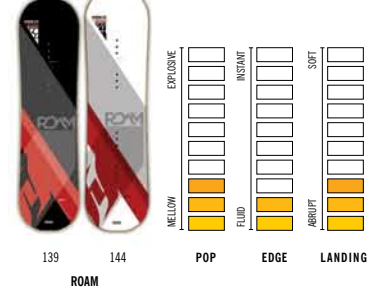

HYPERLITE '08 BOARD SELECTION

TEAM SERIES