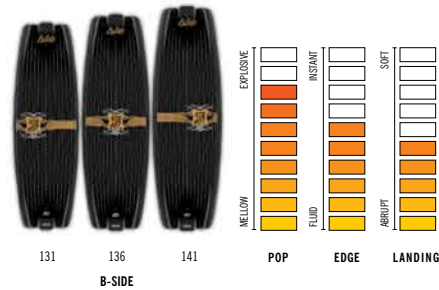

HYPERLITE '08 BOARD SELECTION

TEAM SERIES