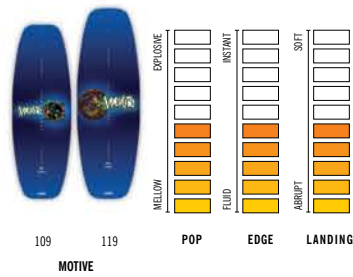

# HYPERLITE '08 BOARD SELECTION

TEAM SERIES

LEGION SERIES

VARGAS SERIES

KIDS UNITE SERIES

WAKESKATES

WAKE SURFBOARDS

## THE RIDE

**POP**  
The speed of a board up the wake and the recoil qualities leaving the transition

MELLOW: A faster, more controlled ride  
EXPLOSIVE: An abrupt snap for higher air from this advanced distinct bend

**EDGE**  
The characteristics of the set of a turn, hold of the rail and angle of the board

FLUID: A freeride feel with relaxed, smooth turns  
INSTANT: A ride that reacts as quickly as you can control it