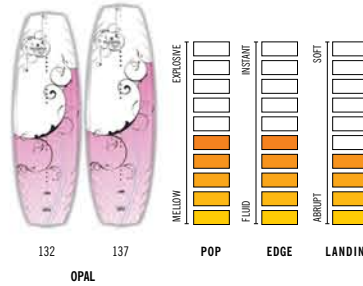

VARGAS SERIES