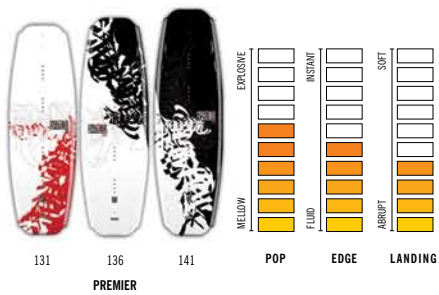

LEGION SERIES