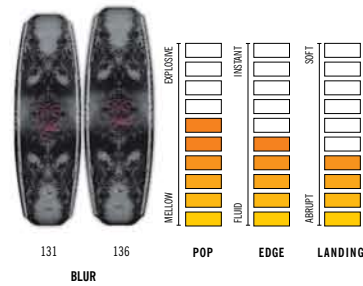

VARGAS SERIES